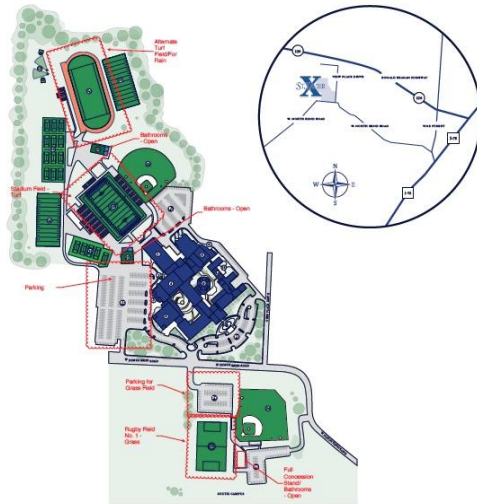

BOYS NORTH			
OCTOBER 20TH, 2024			
VICTORY PARK: 777 VICTORY LN, NORTH RIDGEVILLE, OH 44039			
TIME	FIELD 1	FIELD 2	
10:00	ST IGNATIUS A	HUDSON A	ST ED'S A
10:20	MENTOR A	SHAKER A	ST IGNATIUS B
10:40	HIGHLAND A	ST ED'S B	ST IGNATIUS E
11:00	PBURG A	ST IGNATIUS C	SHAKER B
11:20	PERRY A	ST IGNATIUS A	ST IGNATIUS E
11:40	HUDSON A	ST ED'S A	ST ED'S C
12:00	W PITT A	ST IGNATIUS B	MENTOR B
12:20	ST ED'S B	MENTOR A	SHAKER A
12:40	HIGHLAND A	PBURG A	ST IGNATIUS F
1:00	HUDSON A	WESTSHORE A	PBURG B
1:20	ST ED'S A	ST IGNATIUS A	WESTSHORE B
1:40	PERRY A	W PITT A	ST IGNATIUS D
2:00	MENTOR A	ST IGNATIUS B	ST ED'S D
2:20	SHAKER A	PERRYSBURG A	PBURG B
2:40	WESTSHORE A	ST IGNATIUS C	MENTOR B
3:00	W PITT A	ST ED'S B	SHAKER B
3:20	ST IGNATIUS B	HIGHLAND A	ST IGNATIUS E

SOUTH			
OCTOBER 20TH, 2024			
ST X HIGH SCHOOL, 600 W NORTH BEND RD, CINCINNATI, OH 45224			
TIME	FIELD 1	FIELD 2	
10:00	NOR FORCE A	ST X A	MOELLER A
10:20	MOELLER B	ST X B	MARYSVILLE A
10:40	ST X D	NOR FORCE B	MOELLER C
11:00	ST X A	DUBLIN A	WALNUT A
11:20	ST X B	MARYSVILLE A	NO GAME
11:40	OLENTANGY A	MOELLER B	ST X C
12:00	MOELLER A	ST CHARLES A	WALNUT B
12:20	DUBLIN A	NOR FORCE A	NO GAME
12:40	MARYSVILLE A	ST X A	MOELLER C
1:00	WALNUT A	ST X B	ST X C
1:20	MOELLER B	DUBLIN A	NO GAME
1:40	MOELLER A	OLENTANGY A	ST X D
2:00	NOR FORCE A	ST CHARLES A	ST X C

Field Maps

GIRLS

Rugby World
4785 Avon Belden Road
Avon OH 44011

Park in the back lot until it is full. This is the closest parking to Tent City.

Please carpool if at all possible

Leashed dogs welcome

Please walk around the fields and not in between for player safety reasons

BOYS NORTH

Victory Park
777 Victory Lane
N Ridgeville OH 44039

Only coaches, players, assigned

- trainers & refs on the turf
- No team tents on the turf
- No concessions
- Leashed dogs welcome
- No chewing gum
- No seeds