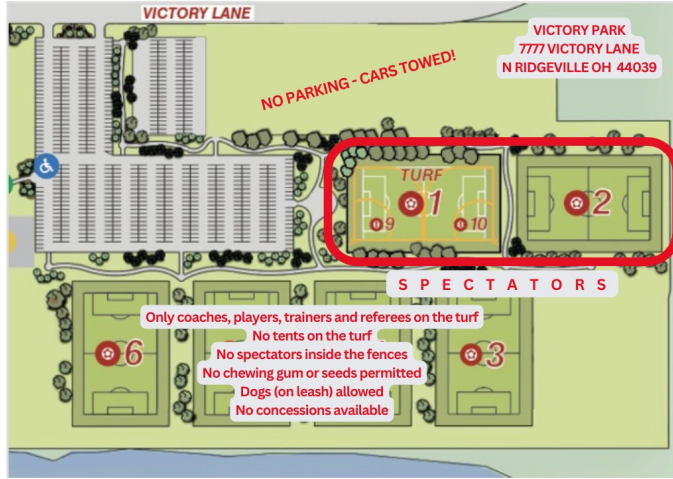

Field Maps

GIRLS

Rugby World
4785 Avon Belden Road
Avon OH 44011

Park in the back lot until it is full. This is the closest parking to Tent City.

Please carpool if at all possible

Leashed dogs welcome

Please walk around the fields and not in between for player safety reasons

BOYS NORTH

Victory Park
777 Victory Lane
N Ridgeville OH 44039

Only coaches, players, assigned

- trainers & refs on the turf
- No team tents on the turf
- No concessions
- Leashed dogs welcome
- No chewing gum
- No seeds