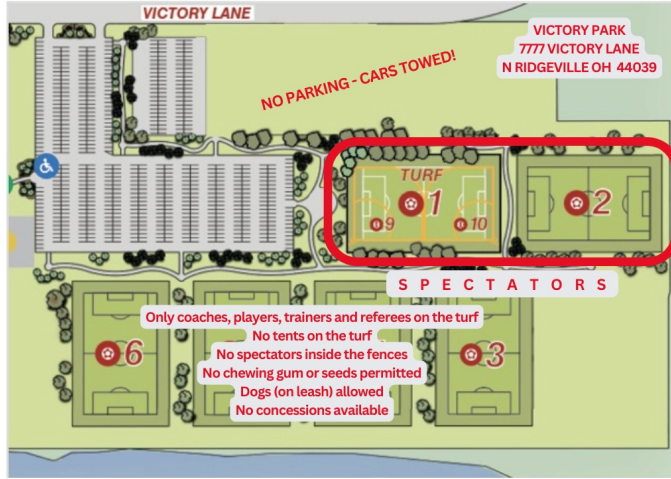

SOUTH			
OCTOBER 6TH, 2024			
DAYTON RUGBY GROUNDS: 620 SHILOH DR, DAYTON, OH 45415			
TIME	FIELD 1	FIELD 2	
10:00	ST X A	ST CHARLES A	OLENTANGY A
10:20	ST X B	NOR FORCE A	MARYSVILLE A
10:40	DUBLIN A	MOELLER A	ST X C
11:00	ST X A	OLENTANGY A	ST X D
11:20	NOR FORCE A	ST CHARLES A	WALNUT A
11:40	DUBLIN A	ST X B	MOELLER C
12:00	NOR FORCE B	WALNUT B	J MARSHALL A
12:20	ST CHARLES A	MOELLER A	PBURG A
12:40	MOELLER B	ST X A	J MARSHALL B
1:00	ST X D	MOELLER C	CAP CITY B
1:20	ST X C	WALNUT B	J MARSHALL A
1:40	NOR FORCE A	OLENTANGY A	PBURG A
2:00	ST X D	NOR FORCE B	CINCY B
2:20	MOELLER C	WALNUT B	J MARSHALL B
2:40	MARYSVILLE A	DUBLIN A	CAP CITY A
3:00	WALNUT A	MOELLER B	PBURG A
3:20	MOELLER A	ST X B	J MARSHALL B
3:40	NO GAME	NO GAME	CAP CITY B

Field Maps

GIRLS

Rugby World
4785 Avon Belden Road
Avon OH 44011

Merchandise available for sale

Park in the back lot until it is full. This is the closest parking to Tent City.

Please carpool if at all possible

No concessions available

Leashed dogs welcome

Please walk around the fields and not in between for player safety reasons

BOYS NORTH

Victory Park

**7777 Victory Lane
N Ridgeville OH 44039**

Merchandise available for sale

Only coaches, players, assigned
trainers & refs on the turf

No team tents on the turf

No concessions

Leashed dogs welcome

No chewing gum

No seeds

SOUTH

**Dayton Rugby Grounds
620 Shiloh Road
Dayton, OH 45415**