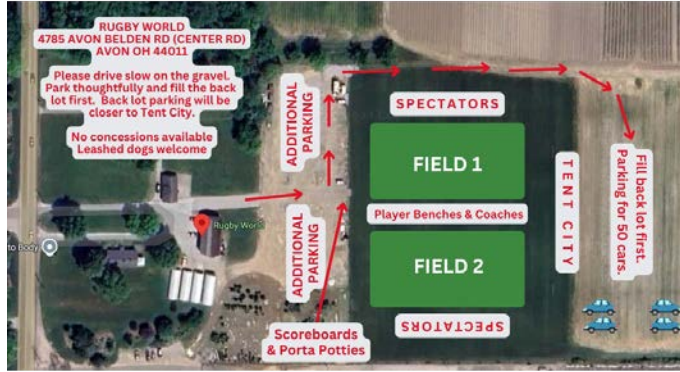

Register

Week 1 - Locations & Game Times

We are fortunate to have these fields for use this season. Please help us by being respectful of the facilities. Clean up after yourselves. Bring trash bags. **Be sure to have enough water for your team/players. There are no filling stations at any of these locations!** Alcohol is not permitted.

Field Maps

GIRLS

Rugby World
 4785 Avon Belden Road
 Avon OH 44011

- Park in the back lot until it is full. This is the closest parking to Tent City.

- No concessions
- Leashed dogs welcome

BOYS NORTH

Victory Park
7777 Victory Lane
N Ridgeville OH 44039